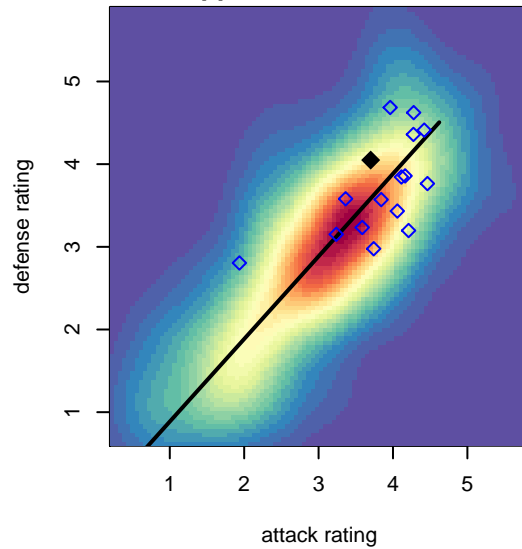

Beach FC Academy G01

alt names used:

Venues played:
2016 FWRL CAS G01
2016 SCDL FI1 U16

, CAS
G01 total strength=1918
attack=40.46 defense=57.36
fall league = SCDL FI1 U16

Beach FC Academy G01
Dots are actual minus expected GF (blue circles) and GA (red triangles).
Blue line is smoothed change in attack strength. Red is smoothed change in defense strength.

**attack and defense variance (black dot)
relative to other teams
and top 10 in region**

**attack and defense rating
relative to others at age
and all opponents in last 13 months**

**attack and defense rating
relative to others at age
and all opponents in last 13 months**

Performance relative to 13 month average

Performance relative to 13 month average

Distribution of opponents
 Red = Lose zone, Blue = Win zone, Green = Even
 Black line separates win/lose zones

lot. A=Neither has attack advantage, B=Opponent has both attack and defense advantage, C=Opponent has both attack and defense disadvantage, D=Both have