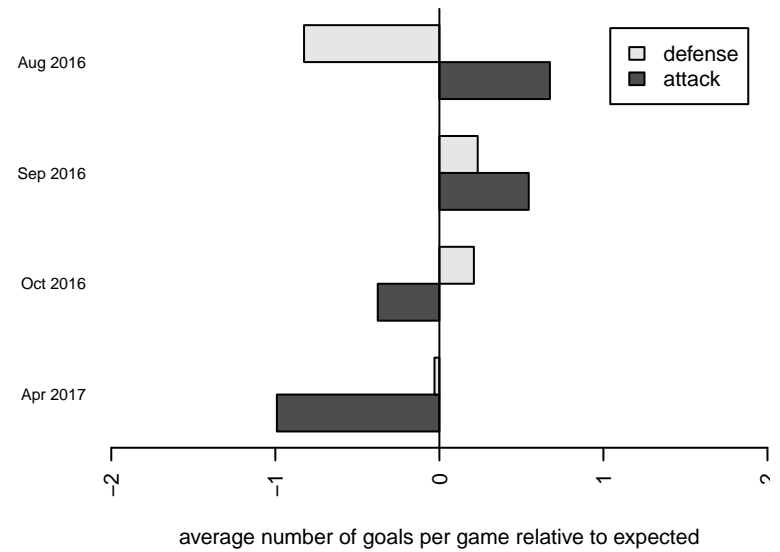

Beach FC Academy G01

alt names used:

Venues played:
2016 FWRL CAS G01
2016 SCDL FI1 U16

, CAS
G01 total strength=1918
attack=40.46 defense=57.36
fall league = SCDL FI1 U16

Beach FC Academy G01
Dots are actual minus expected GF (blue circles) and GA (red triangles).
Blue line is smoothed change in attack strength. Red is smoothed change in defense strength.

**attack and defense variance (black dot)
relative to other teams
and top 10 in region**

**attack and defense rating
relative to others at age
and all opponents in last 13 months**

**attack and defense rating
relative to others at age
and all opponents in last 13 months**

Performance relative to 13 month average

Performance relative to 13 month average

Distribution of opponents
 Red = Lose zone, Blue = Win zone, Green = Even
 Black line separates win/lose zones

lot. A=Neither has attack advantage, B=Opponent has both attack and defense advantage, C=Opponent has both attack and defense disadvantage, D=Both have