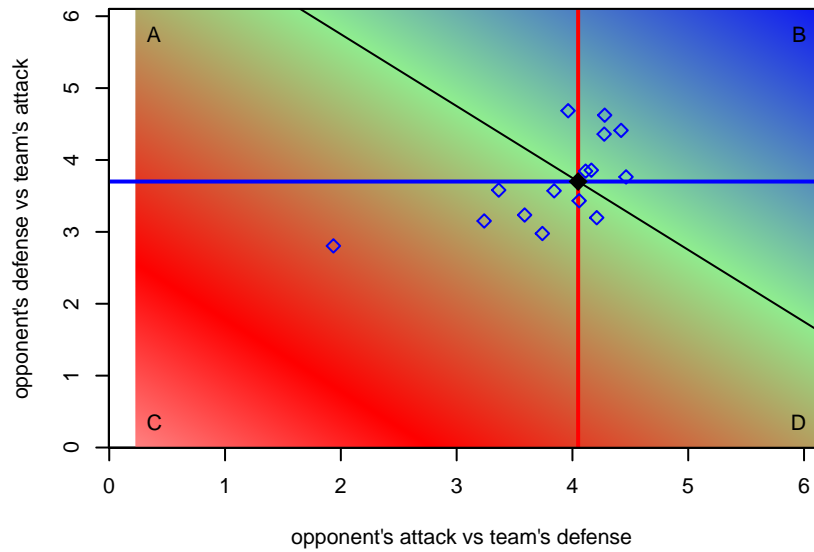

Beach FC Academy G01

alt names used:

Venues played:
2016 FWRL CAS G01
2016 SCDL FI1 U16

, CAS
G01 total strength=1918
attack=40.46 defense=57.36
fall league = SCDL FI1 U16

Beach FC Academy G01
Dots are actual minus expected GF (blue circles) and GA (red triangles).
Blue line is smoothed change in attack strength. Red is smoothed change in defense strength.

**attack and defense variance (black dot)
relative to other teams
and top 10 in region**

**attack and defense rating
relative to others at age
and all opponents in last 13 months**

**attack and defense rating
relative to others at age
and all opponents in last 13 months**

Performance relative to 13 month average

Performance relative to 13 month average

Distribution of opponents
 Red = Lose zone, Blue = Win zone, Green = Even
 Black line separates win/lose zones

lot. A=Neither has attack advantage, B=Opponent has both attack and defense advantage, C=Opponent has both attack and defense disadvantage, D=Both have