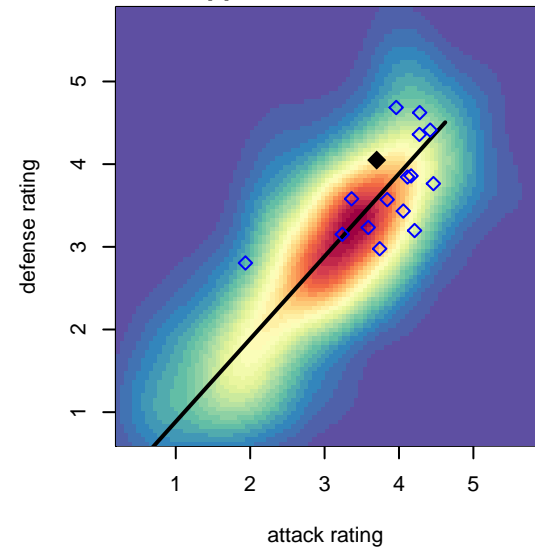

Beach FC Academy G01

alt names used:

Venues played:
2016 FWRL CAS G01
2016 SCDL FI1 U16

, CAS
G01 total strength=1918
attack=40.46 defense=57.36
fall league = SCDL FI1 U16

Beach FC Academy G01
Dots are actual minus expected GF (blue circles) and GA (red triangles).
Blue line is smoothed change in attack strength. Red is smoothed change in defense strength.

**attack and defense variance (black dot)
relative to other teams
and top 10 in region**

**attack and defense rating
relative to others at age
and all opponents in last 13 months**

**attack and defense rating
relative to others at age
and all opponents in last 13 months**

Performance relative to 13 month average

Performance relative to 13 month average

Distribution of opponents
 Red = Lose zone, Blue = Win zone, Green = Even
 Black line separates win/lose zones

lot. A=Neither has attack advantage, B=Opponent has both attack and defense advantage, C=Opponent has both attack and defense disadvantage, D=Both have