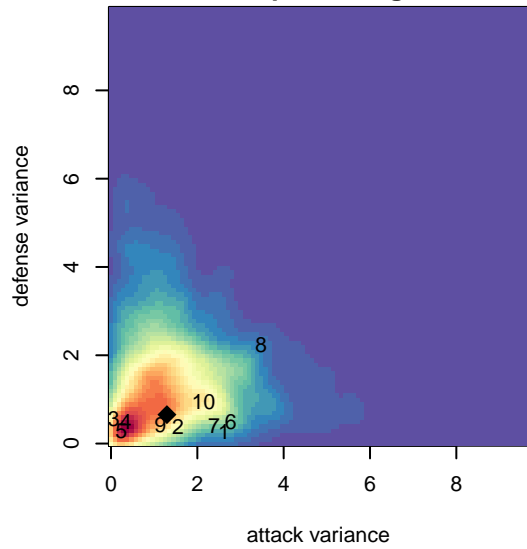

Beach FC Academy G01

alt names used:

Venues played:
2016 FWRL CAS G01
2016 SCDL FI1 U16

, CAS
G01 total strength=1918
attack=40.46 defense=57.36
fall league = SCDL FI1 U16

Beach FC Academy G01
Dots are actual minus expected GF (blue circles) and GA (red triangles).
Blue line is smoothed change in attack strength. Red is smoothed change in defense strength.

**attack and defense variance (black dot)
relative to other teams
and top 10 in region**

**attack and defense rating
relative to others at age
and all opponents in last 13 months**

**attack and defense rating
relative to others at age
and all opponents in last 13 months**

Performance relative to 13 month average

Performance relative to 13 month average

Distribution of opponents
 Red = Lose zone, Blue = Win zone, Green = Even
 Black line separates win/lose zones

lot. A=Neither has attack advantage, B=Opponent has both attack and defense advantage, C=Opponent has both attack and defense disadvantage, D=Both have